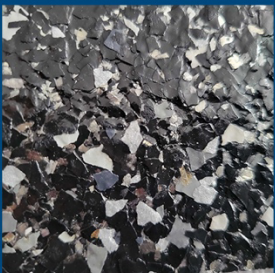

## FLAKE COLORS

Efficient. Reliable. Exceptional.

Shoreline

Pintail

Sand Blend

Outback

Tan Blend

Brown Blend

Geneva

Creekbed

Nordic Green

Radnor Hunt

Domino

Granite Blend

Nightfall

Gunflint

Snowfall

Preto

Blue Blend

Basalt Stone

Schist Stone

Pumice Stone

Obsidian Stone

Gamet Stone